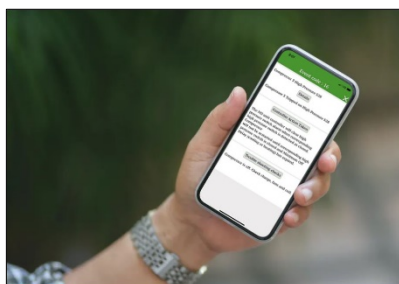

## Self-Service Technical Support with No Wait Times

Click on the black logos below to download these apps

### Prodigy Control System

Use the Prodigy app to look up alarm codes, review Configuration IDs, or perform startup and setup procedures for Emergence units.