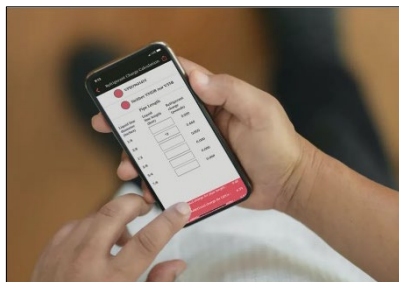

Lennox VRF & Mini-Splits

Use the Lennox VRF & Mini-Splits app to look up how to calculate the system trim charge, review installation manuals, or troubleshoot error codes.

LENNOX ALL-NEW COMMERCIAL
WEBINAR TRAININGS