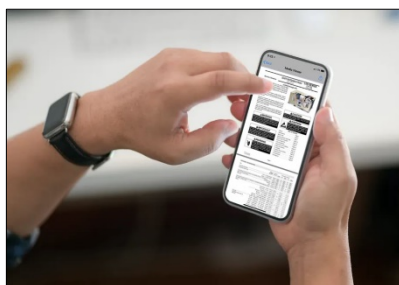

LennoxPros

Access the LennoxPros app to find installation and service manuals, look up refrigerant charge values, or order OEM repair parts.